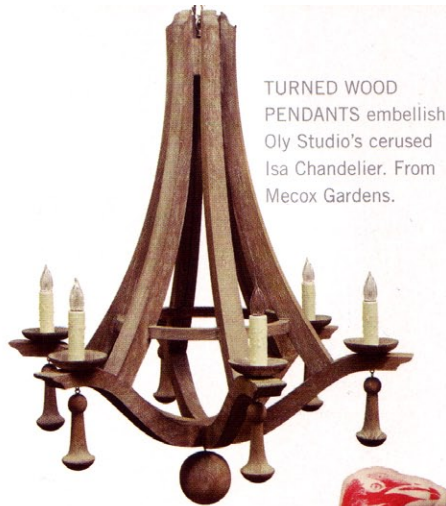

WIGGLE SIDE CHAIR
by Frank Gehry, in
ever-comfortable
corrugated cardboard,
is now a twenty-five-
year-old classic.
From Vitra.

the colors:

PAIR WITH:

deep chocolaty browns

mellow
caramel tones

spicy
brilliant reds

TURNED WOOD
PENDANTS embellish
Oly Studio's cerused
Isa Chandelier. From
Mecox Gardens.