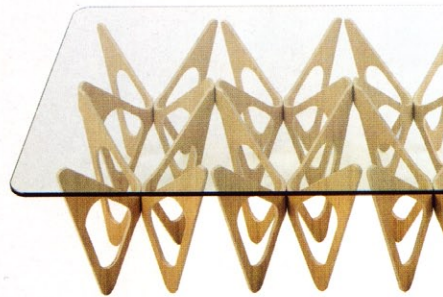

the colors:

PAIR WITH:

deep chocolaty browns

mellow
caramel tones

spicy
brilliant reds

TURNED WOOD
PENDANTS embellish
Oly Studio's cerused
Isa Chandelier. From
Mecox Gardens.

GEOMETRY MEETS NATURE in Alexander
Taylor's veneered bent plywood Butterfly
Coffee Table for Zanotta. From Unica Home.

MINI OWL and
PENGUIN PILLOWS
are handprinted on
cotton. From Velocity.

WIGGLE SIDE CHAIR
by Frank Gehry, in
ever-comfortable
corrugated cardboard,
is now a twenty-five-
year-old classic.
From Vitra.

the {must have} accents: